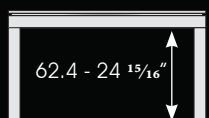

THE FUSION TABLE MAKES THE DIFFERENCE

Times are changing, trends are succeeding one another... but, undoubtedly, the word «fusion» has become more than a concept. We have fusion of generations, fusion of cultures, fusion cuisine, fusion music. Today, we are offering Fusion furniture.

Nowadays, a good product is not just a good design but also an environment: the life and the people which the product targets and their need to create valuable moments.

Offering emotion and quality time, these are the core values of the Fusion table that make the difference.

Designed to entertain, the Fusion table has exactly what is needed to create wonderful and unforgettable moments for you, your family and guests, all in a resolutely contemporary setting.

WOOD-LINE