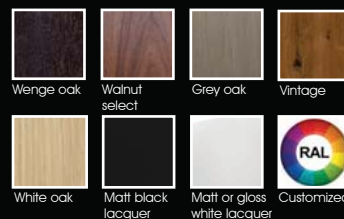

Available in 3 colours: Aluminium grey, Satin white RAL9003 and Satin black RAL9005.

NEW

VINTAGE COLLECTION

The New Vintage collection is marked by a unique and easily recognisable style. A perfect mix between reclaimed wood timbers and a post-industrial metal frame. Sober and original, yet relevant and groundbreaking, the Vintage dining pool table provides class to any space through its perfect blend of chic and tradition.