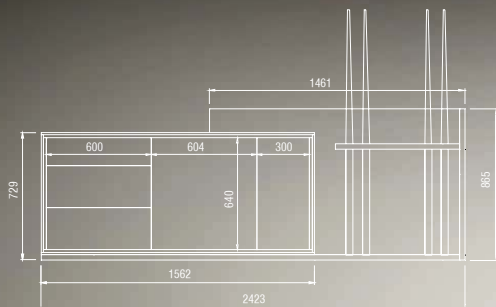

- Flexible from 212 cm to 242 cm in length. Fixed height at 86cm.
- Perfect matching of wood veneers between the Fusion table and the complementary storage pieces.
- Drawers and doors maintain clean lines with touch latch opening.
- Pre-assembled storage unit and box units for quicker assembly.
- Possible reconfiguration of the units even after assembly is completed.