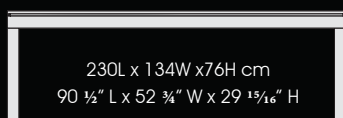

THE FUSION TABLE MAKES THE DIFFERENCE

Times are changing, trends are succeeding one another... but, undoubtedly, the word «fusion» has become more than a concept. We have fusion of generations, fusion of cultures, fusion cuisine, fusion music. Today, we are offering Fusion furniture.

Nowadays, a good product is not just a good design but also an environment: the life and the people which the product targets and their need to create valuable moments.

Offering emotion and quality time, these are the core values of the Fusion table that make the difference.

Designed to entertain, the Fusion table has exactly what is needed to create wonderful and unforgettable moments for you, your family and guests, all in a resolutely contemporary setting.

WOOD-LINE