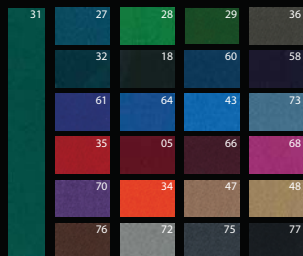

SIMONIS TABLE CLOTH

Simonis

The Fusion table is always fitted with Simonis table cloth, worldwide considered to be the ultimate benchmark for high-quality cloth.

These cloths, containing at least 85% wool, guarantee optimum speed, a smooth roll, easy maintenance and an exceptional lifespan.