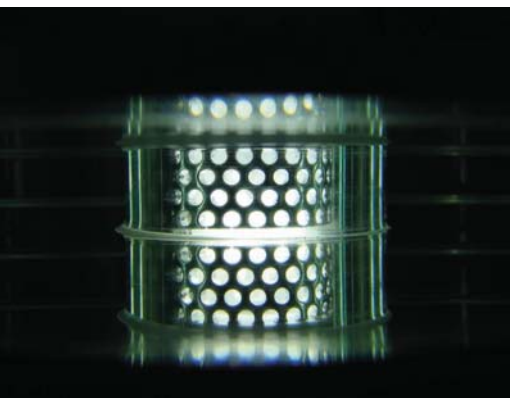

FUSION LED SYSTEM

With this light and contemporary pendant lamp, the Fusion LED system allows you to create two atmospheres. During meals, the 7 white LED create a pleasantly intimate environment for your guests.

When playing billiards, 14 long-life LEDs offer a stronger light to illuminate the entire table.

Economical and environmentally-friendly.

Consumption: 42 Watts

Intensity: 1050 Lumens

Light colour: 5010 Kelvin

Characteristics:

- Operates with a 200 - 240 Volt transformer and a group section switch.
- SEC 12 - 35 V 700 mA
- Net weight: 10 kg
- Material: glass & metal, satin nickel finish.

The transformer and LED switch are certified EC/VDE

Dimensions: 16 cm wide / 140 cm long. The light can be positioned at a distance between 70 and 115 cm (27.5" and 45" 1/4) from the ceiling.