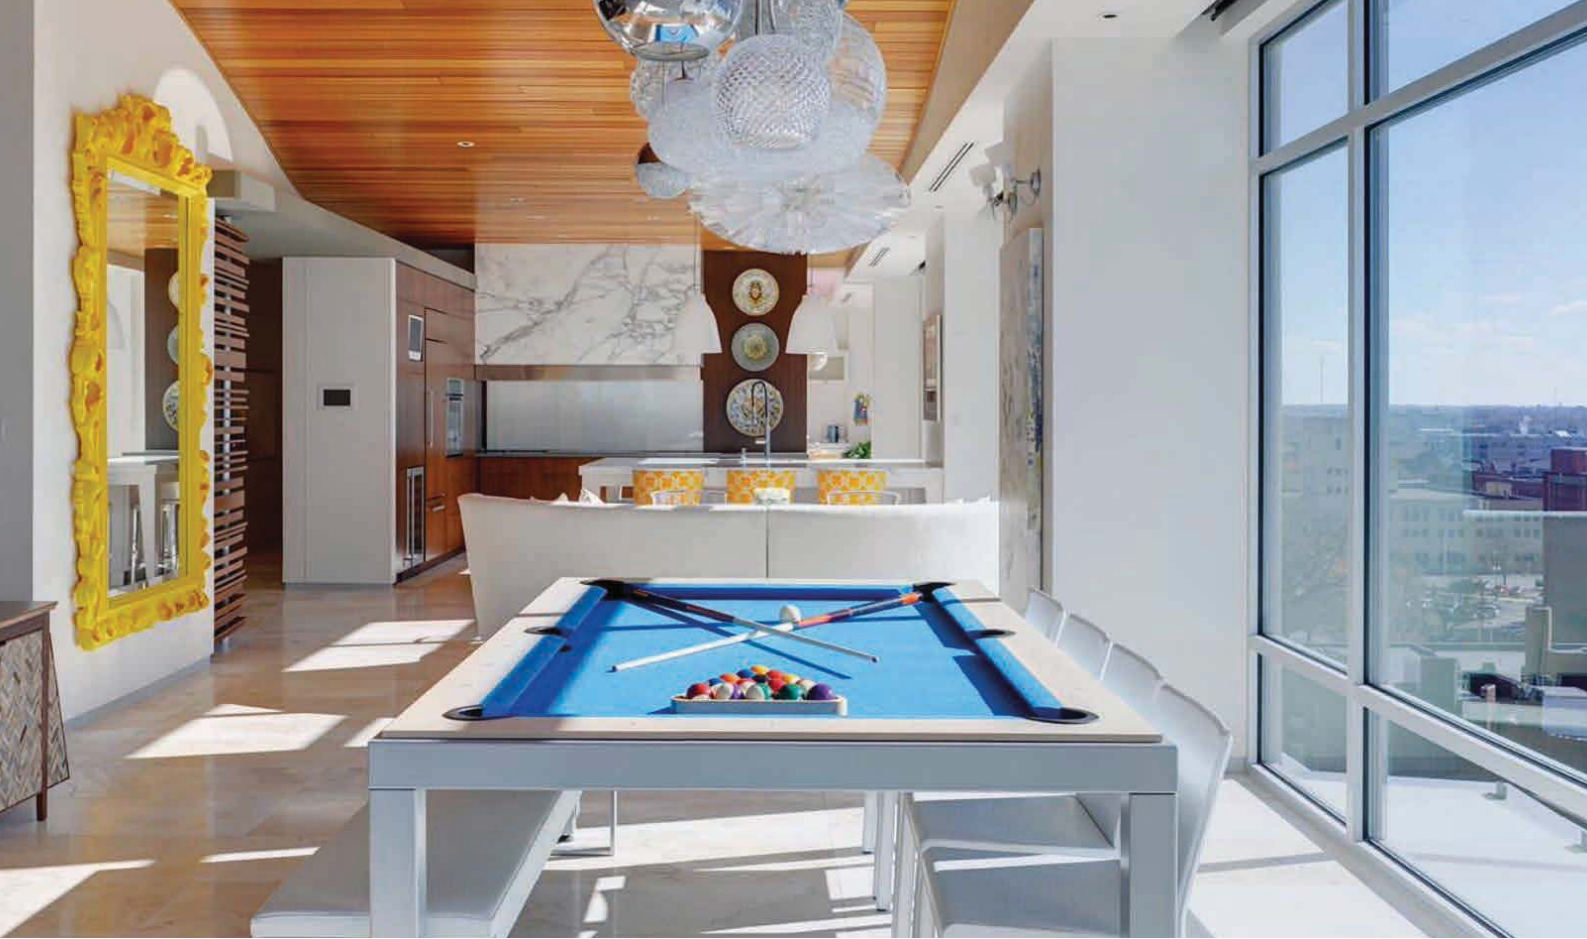

Inspire yourself...