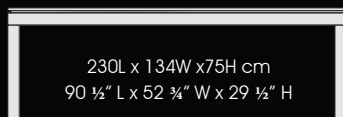

METAL-LINE

11,3 cm
4 7/16"