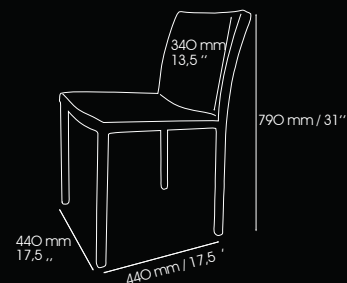

FUSION CHAIRS

The Fusion chair has been specially developed by the Fusiontables design team. Its black microfiber leather covering makes it extremely comfortable as well as easy to clean and matches with other items.

The Fusion chair back has been designed to sit flush to the Fusion table in its higher position so as not to disturb players during a game of billiards. So there is nothing to put away before playing.