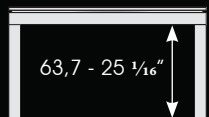

METAL-LINE

11,3 cm
4 7/16"