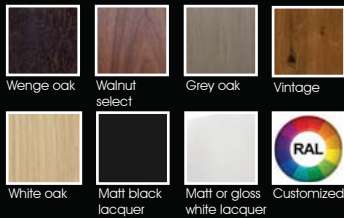

METAL LINE

STAINLESS STEEL MODEL

Specifications

Table dimensions

2.30 m x 1.34 m; height: 0.75 m

90.6" x 52.8" ; height: 29.5"

Playing surface

1.92 m x 0.96 m

75.6" x 37.8"

Optimum dimensions for the dining room*

4.90 m x 3.95 m

192" x 154"

(* With standard & Pro-Cup Aramith accessory kits.

For this top-of-the-range line, the table's structure and legs are in brushed stainless steel.

Minimum room size*

4.38 m x 3.42 m

171" x 134"

(* With a Premium Aramith accessory kit.