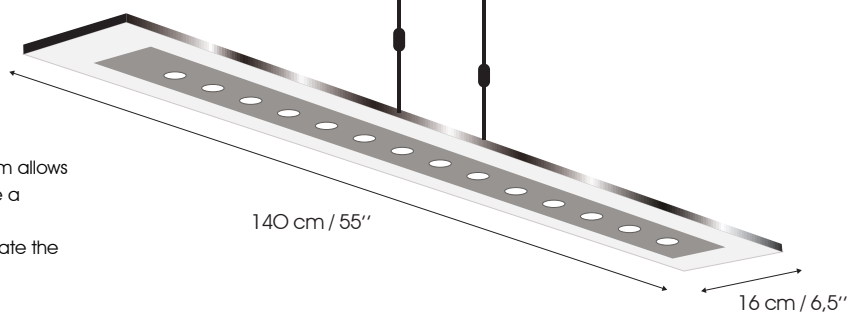

FUSION LED SYSTEM

With this light and contemporary pendant lamp, the Fusion LED system allows you to create two atmospheres. During meals, the 7 white LED create a pleasantly intimate environment for your guests.

When playing billiards, 14 long-life LEDs offer a stronger light to illuminate the entire table.

Economical and environmentally-friendly.

Consumption: 42 Watts

Intensity: 1050 Lumens

Light colour: 5010 Kelvin

Characteristics:

- Operates with a 200 - 240 Volt transformer and a group section switch.
- SEC 12 - 35 V 700 mA
- Net weight: 10 kg
- Material: glass & metal, satin nickel finish.

The transformer and LED switch are certified EC/VDE

Dimensions: 16 cm wide / 140 cm long. The light can be positioned at a distance between 70 and 115 cm (27.5" and 45" 1/4) from the ceiling.