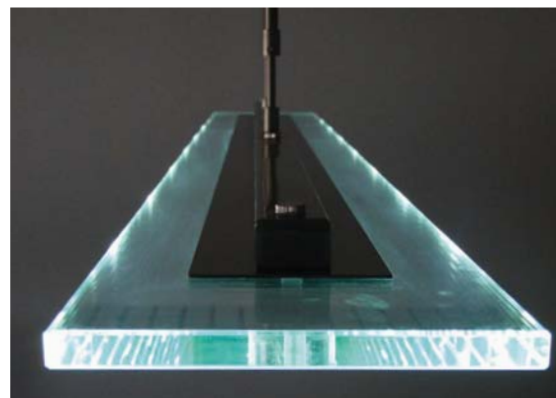

LIMITED SERIES

Fusiontables has joined forces with Champagne Veve Clicquot to launch a limited edition of the Fusion table. The Fusiontable team developed a dedicated yellow version of both table and balls, in the Veve Clicquot inspirational colour, that brings beauty, mystery and definitely catches the eye.